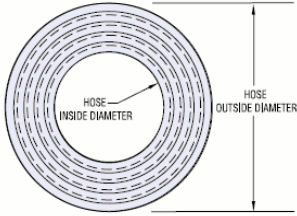

## 7030 Series Coolant Hose

- 3-ply silicone polyester reinforced configuration.
- Resistant to electrochemical degradation.
- Recommended for temperatures: -65° to 350°F (-53.9°C to +176.6°C).
- Meets and exceeds performance requirements of SAE J20R1 plus physical and performance requirements of TMC RP 303B Class I and Class II.
- Aramid reinforced hose available for higher temperature applications.